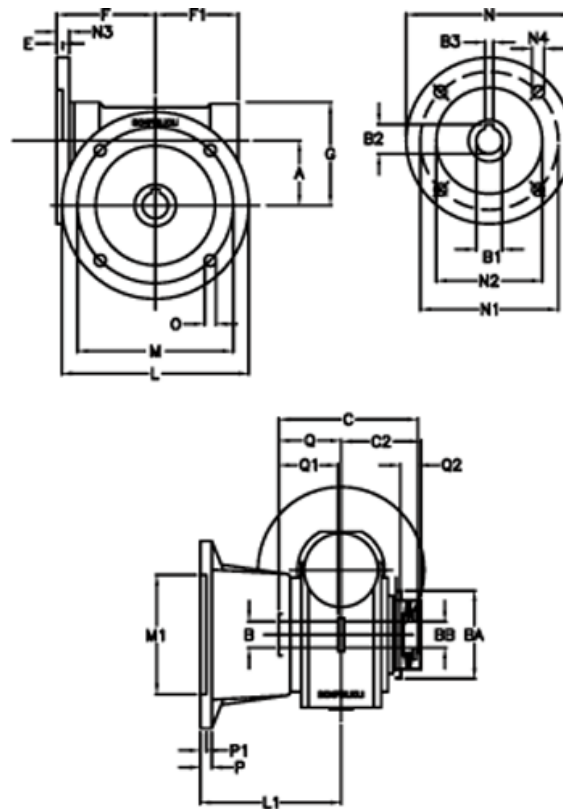

# Data Sheet

Article number: 390204902462236

Description: Worm Gear with Torque Limiter  
VF 49-L2-FA-24 P63B5

## Measures

a = 49.5	C2 = 64	m = 90	P = 12
B = 25	Description = VF 49FA-xx-63B5	M1 = 70	P1 = 10
B1 E7 = 11	E = 3	N = 140	Q = 51.0
B2 = 12.8	F = 70	N1 = 115	Q1 = 41
B3 H9 = 4	F1 = 63	N2 = 95	Q2 = 15
BA = 63	g = 80	N3 = 10.5	
BB H7 = 14	L = 125	N4 = 9.5	
C = 105	L1 = 115	O = 10.5	